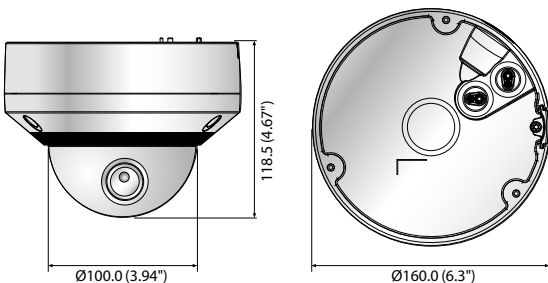

Dimensions

Unit: mm (inch)

Accessories (Optional)

XNV-8080R	
VIDEO	
Imaging Device	1/1.8" 6M CMOS
Total Pixels	3,096(H) x 2,094(V)
Effective Pixels	2,616(H) x 1,976(V)
Scanning System	Progressive Scan
Min. Illumination	Color: 0.07Lux (F1.3, 1/30sec), B/W: 0Lux (IR LED on)
S/N Ratio	50dB
Video Out	CVBS: 1.0Vpp / 75Ω composite, 720 x 480(N), 720 x 576(P), for installation USB: micro USB type B, 1280 x 720 for installation
LENS	
Focal Length (Zoom Ratio)	3.9 ~ 9.4mm (2.4x) motorized varifocal
Max. Aperture Ratio	F1.3
Angular Field of View	H: 92.1° ~ 38.7° / V: 67.2° ~ 29.0° / D: 119.9° ~ 48.6°
Min. Object Distance	0.5m (1.64ft)
Focus Control	Simple focus (Motorized V/F) / Manual, Remote control via network (Manual, Simple focus)
Lens / Mount Type	DC auto iris, P-Iris / Board-in type
PAN / TILT / ROTATE	
Pan / Tilt / Rotate Range	0° ~ 354° / 0° ~ 67° / 0° ~ 355°
OPERATIONAL	
IR Viewable Length	50m (164.04ft)
Camera Title	Off / On (Displayed up to 85 characters) - W/W: English / Numeric / Special characters - China: English / Numeric / Special / Chinese characters - Common: Multi-line (Max. 5), Color (Grey / Green / Red / Blue / Black / White), Transparency, Auto scale by resolution
Day & Night	Auto (ICR) / Color / B/W / External / Schedule
Backlight Compensation	Off / BLC / HLC (Masking / Dimming), WDR
Wide Dynamic Range	120dB
Contrast Enhancement	SSDR (Off / On)
Digital Noise Reduction	SSNRV (2D+3D noise filter) (Off / On)
Digital Image Stabilization	Off / On
Defog	Off / Auto (Input from fog detection) / Manual
Motion Detection	Off / On (8ea, 8point polygonal zones), Handover
Privacy Masking	Off / On (32ea, Polygonal) - Color: Grey / Green / Red / Blue / Black / White, Mosaic
Gain Control	Off / Low / Middle / High / Manual
White Balance	ATW / AWC / Manual / Indoor / Outdoor (Included mercury & Sodium)
Contrast	Level adjustment
LDC (Lens Distortion Correction)	Off / On (5 levels with min / max)
Electronic Shutter Speed	Minimum / Maximum / Anti flicker (2 ~ 1/12,000sec)
Digital PTZ	24x, Digital PTZ (Preset, Group)
Flip / Mirror	Off / On, Hallway view: 90°/270°
Video & Audio Analytics	Tampering, Loitering, Directional detection, Defocus detection, Fog detection, Virtual line, Enter / Exit, (Dis)Appear, Audio detection, Face detection, Motion detection, Digital auto tracking, Sound classification
Alarm I/O	Input 1ea / Output 1ea
Alarm Triggers	Alarm input, Motion detection, Video & Audio analytics, Network disconnect
Alarm Events	File upload via FTP, E-mail, Notification via E-mail, Local storage (SD/SDHC/SDXC) or NAS recording at event triggers, External output, DPTZ preset
Pixel Counter	Support
NETWORK	
Ethernet	RJ-45 (10/100BASE-T)
Video Compression Format	H.265 / H.264 (MPEG-4 part 10/AVC) : Main / Baseline / High, MJPEG
Resolution	2560 x 1920, 2560 x 1440, 1920 x 1080, 1600 x 1200, 1280 x 1024, 1280 x 960, 1280 x 720, 1024 x 768, 800 x 600, 800 x 448, 720 x 576, 720 x 480, 640 x 480, 640 x 360, 320 x 240
Max. Framerate	H.265 / H.264: Max. 30fps at all resolutions, MJPEG: Max. 30fps
Smart Codec	Manual mode (Area-based : Sea)
WiseStream II	Support
Video Quality Adjustment	H.265 / H.264 : Target bitrate level control, MJPEG : Target bitrate level control
Bitrate Control Method	H.265 / H.264 : CBR or VBR, MJPEG : VBR
Streaming Capability	Multiple streaming (Up to 10 profiles)
Audio In	Selectable (Mic in / Line in), Supply voltage: 2.5V DC (4mA), Input impedance: approx. 2K Ohm
Audio Out	Line out, Max output level: 1Vrms
Audio Compression Format	G.711 u-law/G.726 selectable, G.726 (ADPCM) 8KHz, G.711 8KHz G.726: 16Kbps, 24Kbps, 32Kbps, 40Kbps, AAC-LC: 48Kbps at 8/16/32/48KHz
Audio Communication	Bi-directional (2-way)
IP	IPv4, IPv6
Protocol	TCP/IP, UDP/IP, RTP (UDP), RTP (TCP), RTCP, RTSP, NTP, HTTP, HTTPS, SSL/TLS, DHCP, PPPoE, FTP, SMTP, ICMP, IGMP, SNMPv1/v2c/v3 (MIB-2), ARP, DNS, DDNS, QoS, PIM-SM, UPnP, Bonjour
Security	HTTPS (SSL) login authentication, Digest login authentication IP address filtering, User access log, 802.1X authentication (EAP-TLS, EAP-LEAP)
Streaming Method	Unicast / Multicast
Max. User Access	20 users at unicast mode
Edge Storage	SD/SDHC/SDXC 2slot (Up to 512GB) - Continuous recording (1st slot to 2nd slot) NAS (Network Attached Storage), Local PC for instant recording
Application Programming Interface	ONVIF profile S/G, SUNAPI (HTTP API), Wisenet Open Platform
Webpage Language	English, Korean, Chinese, French, Italian, Spanish, German, Japanese, Russian, Swedish, Portuguese, Czech, Polish, Turkish, Dutch, Hungarian, Greek
Web Viewer	Supported OS: Windows 7, 8.1, 10, Mac OS X 10.10, 10.11, 10.12 Non-plugin Webviewer - Supported Browser: Google Chrome 54, MS Edge 38, Mozilla Firefox 49 (Window 64bit only), Apple Safari 9 * Mac OS X only Plug-in Webviewer - Supported Browser: MS Explore 11, Apple Safari 9 * Mac OS X only SmartViewer, SSM
Central Management Software	
ENVIRONMENTAL	
Operating Temperature / Humidity	-40°C ~ +55°C (-40°F ~ +131°F) / Less than 90% RH
Storage Temperature / Humidity	-50°C ~ +60°C (-58°F ~ +140°F) / Less than 90% RH
Ingress Protection / Vandal Resistance	IP67, IP66, NEMA 4X / IK10
ELECTRICAL	
Input Voltage / Current	24V AC ±10%, 12V DC ±10%, PoE (IEEE802.3af)
Power Consumption	Max. 11.5W (12VDC), Max. 12.95W (PoE), Max. 14W (24VAC)
MECHANICAL	
Color / Material	Ivory / Aluminum
Dimensions (WxH)	Ø160.0 x 118.5mm (Ø6.3" x 4.67")
Weight	1.01Kg (2.23lb)