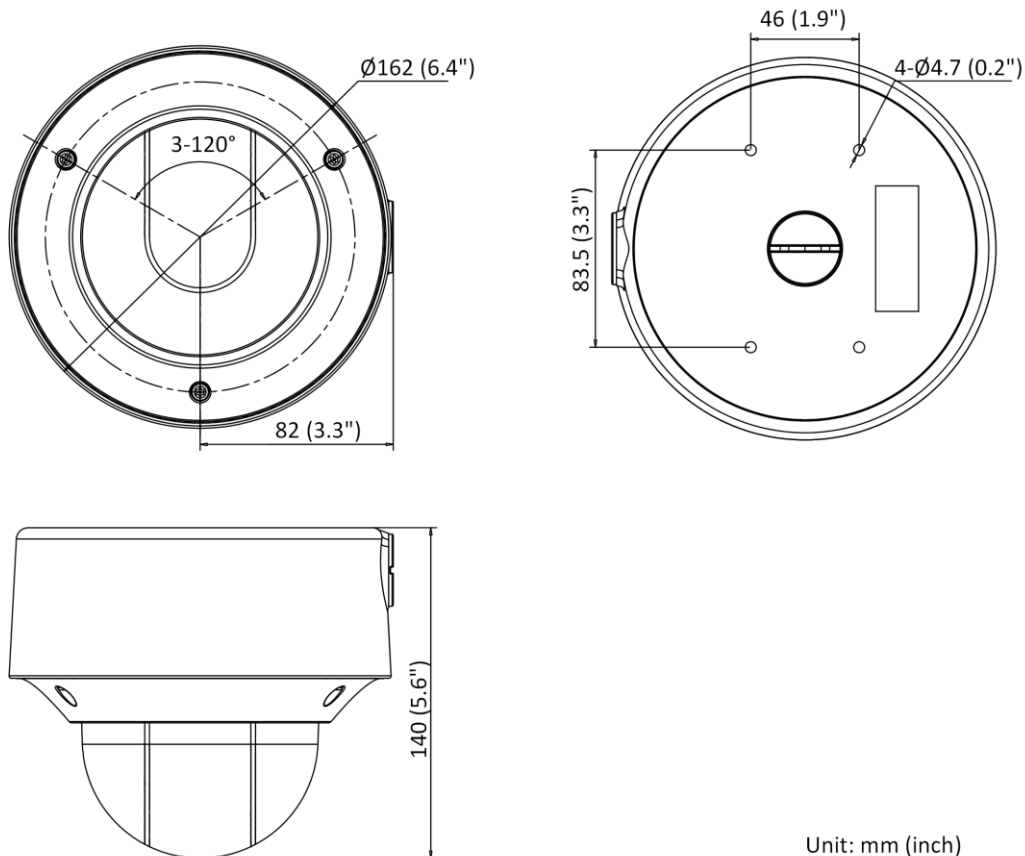

With Package Weight	Approx. 2058 g (4.5 lb.)
Approval	
EMC	FCC SDoC (47 CFR Part 15, Subpart B); CE-EMC (EN 55032: 2015, EN 61000-3-2: 2014, EN 61000-3-3: 2013, EN 50130-4: 2011 +A1: 2014); RCM (AS/NZS CISPR 32: 2015); IC VoC (ICES-003: Issue 6, 2016); KC (KN 32: 2015, KN 35: 2015)
Safety	UL (UL 60950-1); CB (IEC 60950-1:2005 + Am 1:2009 + Am 2:2013, IEC 62368-1:2014); CE-LVD (EN 60950-1:2005 + Am 1:2009 + Am 2:2013, IEC 62368-1:2014); BIS (IS 13252(Part 1):2010+A1:2013+A2:2015); LOA (IEC/EN 60950-1)
Environment	CE-RoHS (2011/65/EU); WEEE (2012/19/EU); Reach (Regulation (EC) No 1907/2006)
Protection	IP67 (IEC 60529-2013), IK10 (IEC 62262:2002)

▪ **Available Model**

DS-2CD3D86G2T-IZHS (2.8 to 12 mm, 8 to 32 mm)

▪ **Dimension**

Unit: mm (inch)