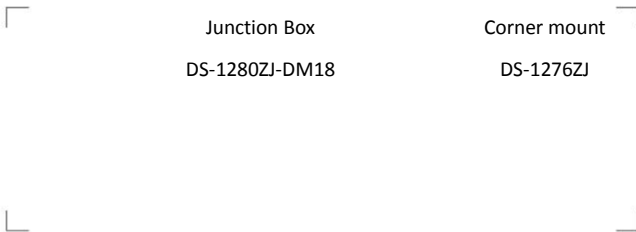

Corner mount

DS-1276ZJ

Vertical Pole mount

DS-1275ZJ

Rain-proof Cap

DS-1250ZJ

Distributed by

HIKVISION®