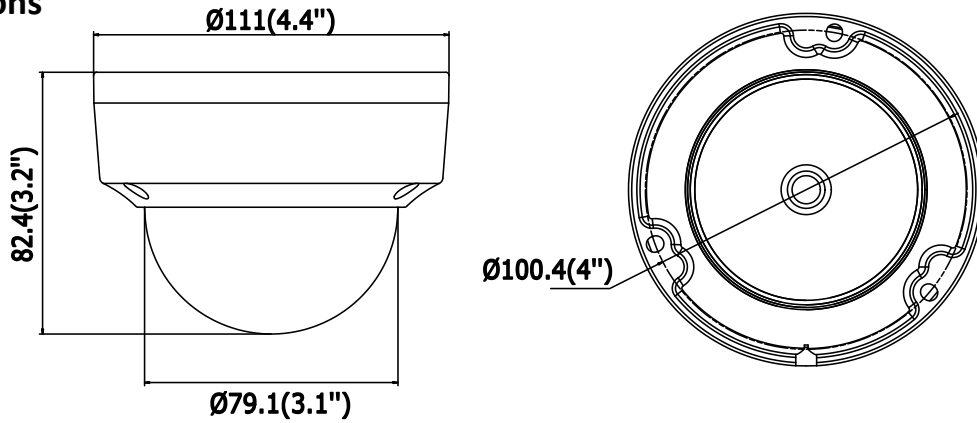

Dimensions

Unit: mm

Accessories

DS-1259ZJ

DS-1272ZJ-110

DS-1272ZJ-110B

DS-1271ZJ-110

DS-1280ZJ-DM18

DS-1276ZJ

DS-1275ZJ

DS-1250ZJ

Distributed by