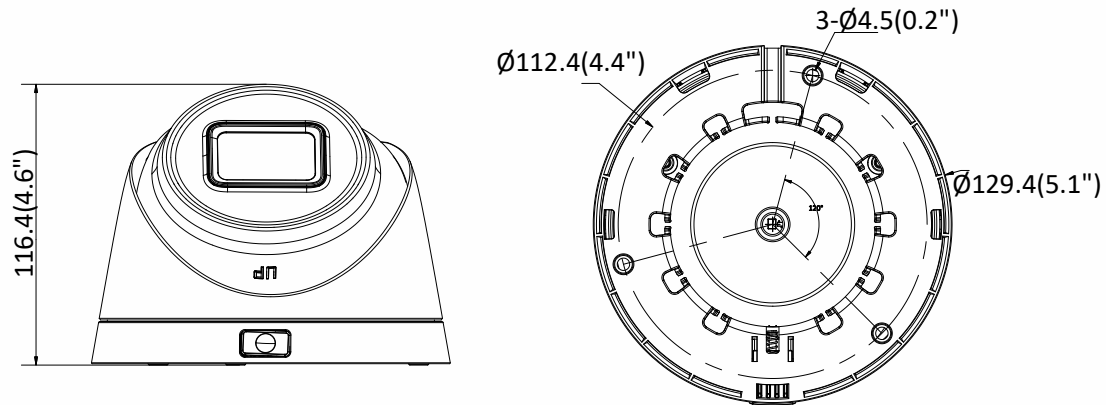

Dimensions