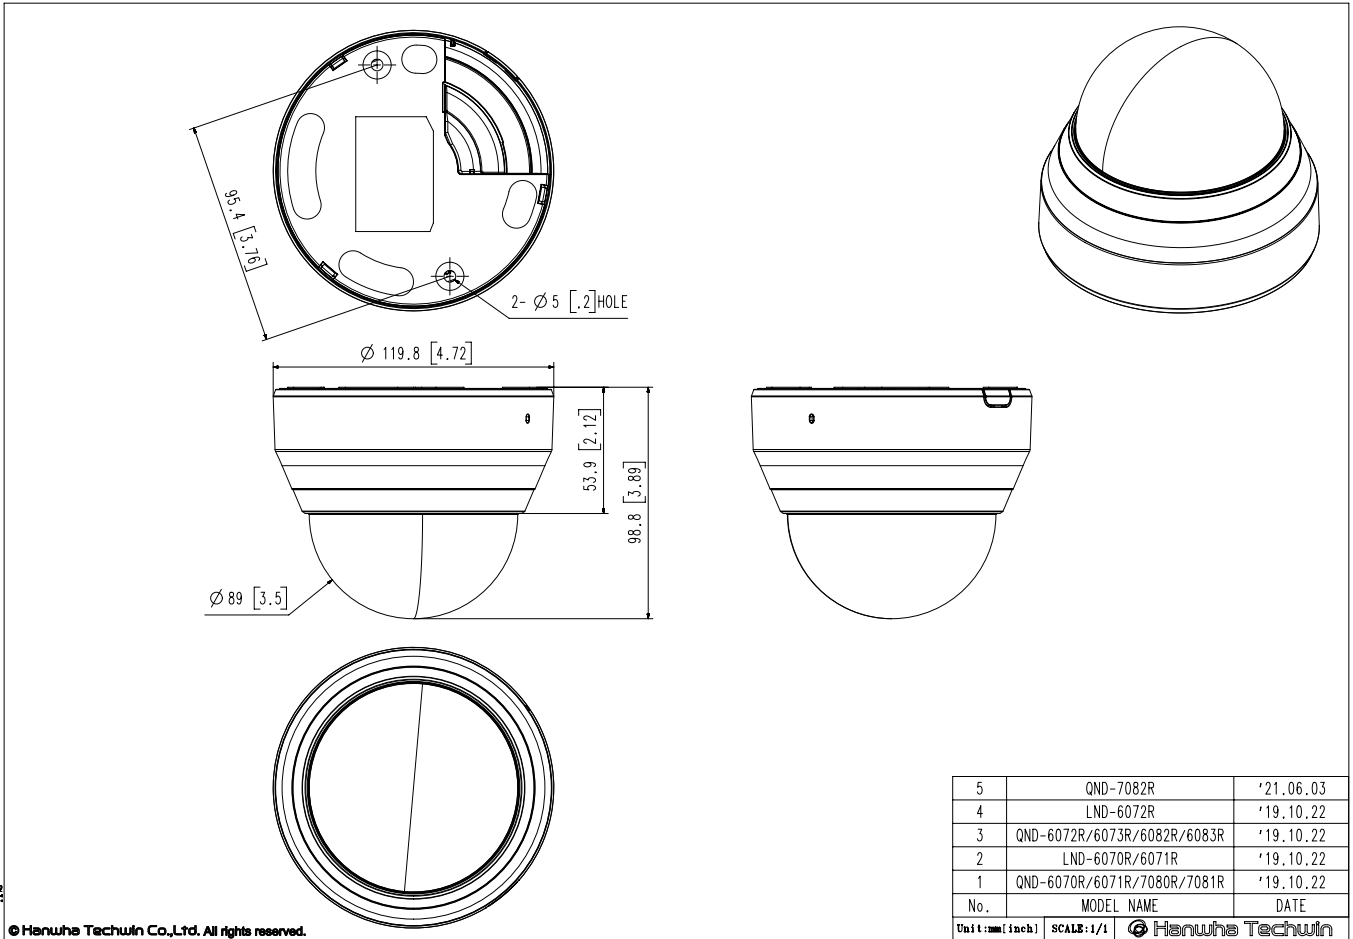

## Mechanical

<b>Color / Material</b>	White / Plastic
<b>RAL Code</b>	RAL9003
<b>Product Dimensions / Weight</b>	Ø119.8 x 98.8mm (Ø4.72 x 3.89"), 320g (0.705 lb)
<b>Compatible Conduit hole / Gangbox</b>	- Included : Double - SBD-120GP : Single, Double, 4"Octagon

# QND-7082R

4MP IR Dome Camera

CAD

Unit: mm [inch]

A2

© Hanwha Techwin Co., Ltd. All rights reserved.