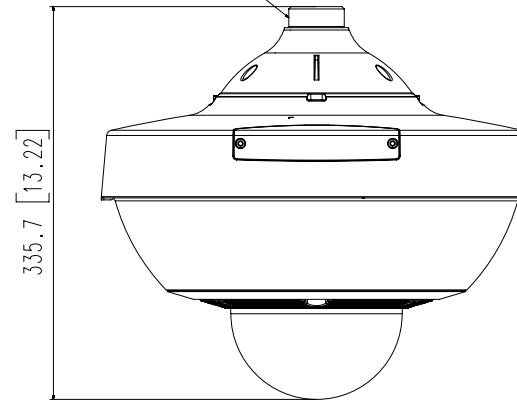

PF 1-1/2 inch TAP