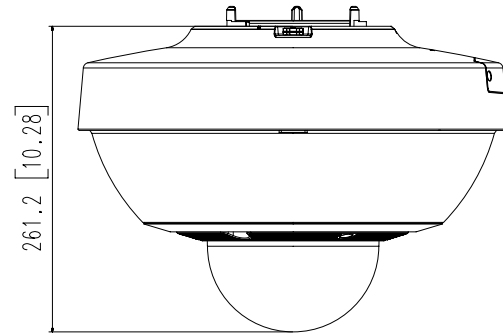

PF 1-1/2 inch TAP

Ø 367.8 [14.48]

3	파생 MODEL2	
2	파생 MODEL1	
1	BASIC MODEL	'20.10.22
No.	MODEL NAME	PNM-9322VQP
Unit:mm[inch]		SCALE:2/3
Hanwha Techwin