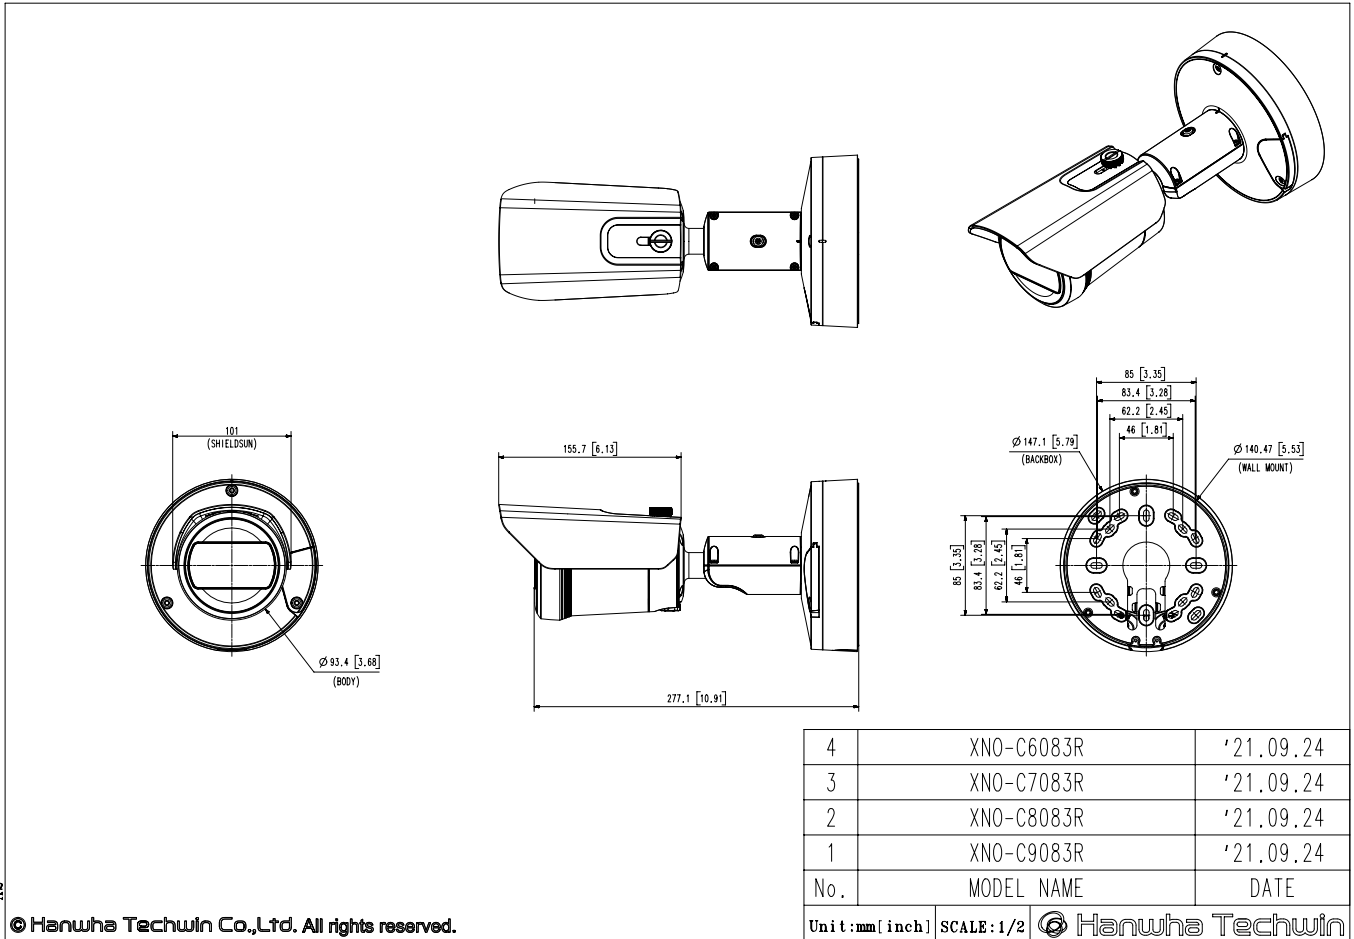

## Mechanical

<b>Color / Material</b>	White / Aluminum + PC Hard-coated window
<b>RAL Code</b>	RAL9003
<b>Product Dimensions / Weight</b>	Ø93.4x276.6mm(Ø3.68x10.89"), 1640g(3.62 lb)
<b>Compatible Conduit hole / Gangbox</b>	SBO-147BA(Sold seperately) single, double, 4" octagon, 4" square

---

**DORI (EN62676-4 standard)**

<b>Detect (25PPM/ 8PPF)</b>	Wide: 44.8m(147.02ft) / Tele: 151.3m(496.29ft)
<b>Observe (63PPM/ 19PPF)</b>	Wide: 17.9m(58.81ft) / Tele: 60.5m(198.52ft)
<b>Recognize (125PPM/ 38PPF)</b>	Wide: 9.0m(29.4ft) / Tele: 30.3m(99.26ft)
<b>Identify (250PPM/ 76PPF)</b>	Wide: 4.5m(14.7ft) / Tele: 15.1m(49.63ft)

---

**XNO-C8083R**  
6MP AI IR Bullet Camera

CAD

Unit: mm [inch]

A2

© Hanwha Techwin Co., Ltd. All rights reserved.