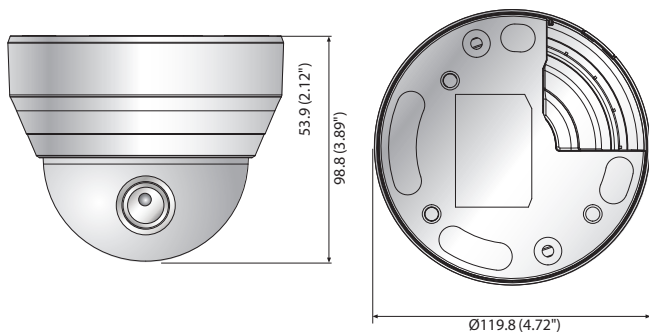

# QND-6082R/6072R

2MP Network IR Dome Camera

## Key Features

- Max. 2megapixel (1920 x 1080) resolution
- 0.095Lux (Color), 0Lux (B/W, IR LED on)
- 3.2 ~ 10mm (3.1x) varifocal lens
- Max. 30fps@2M all resolutions (H.265/H.264)
- H.265, H.264, MJPEG codec supported, Multiple streaming
- Motion detection, Tampering, Defocus detection
- Hallway view (90°/270°), LDC support
- Micro SD/SDHC/SDXC memory slot (Max. 128GB)
- IR viewable length 20m, PoE/12VDC

## Dimensions

Unit : mm (inch)