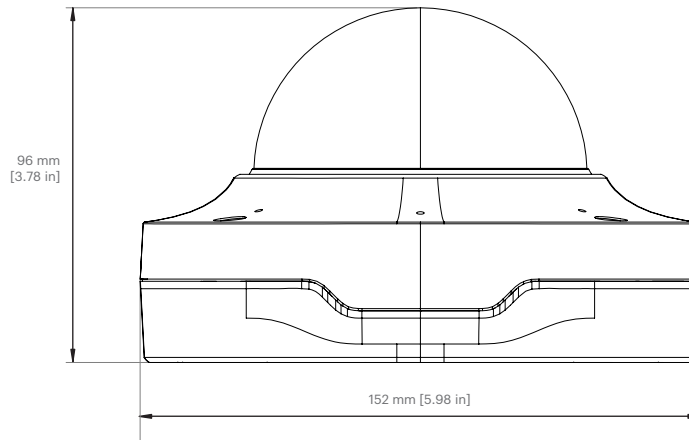

Technical drawings

Dome, side view

Scale 1:2

Mounting bracket, top view

Scale 1:2

| | Designation | Dimension (mm) | Dimension (inch) |
|----------|----------------|---------------------------------|--------------------------------|
| A | Octagon | 62.9 x 62.9 (88.9 diagonal) | 2.47 x 2.47 (3.50 diagonal) |
| B | 4" Square Box | 85.5 x 85.5 (120.9 diagonal) | 3.36 x 3.36 (4.76 diagonal) |
| C | Single Gang | 84.1 | 3.31 |
| D | Double Gang | 84.1 x 46 | 3.31 x 1.81 |
| E | EU Ceiling Box | 70 | 2.76 |
| F | EU Outlet Box | 60 | 2.36 |