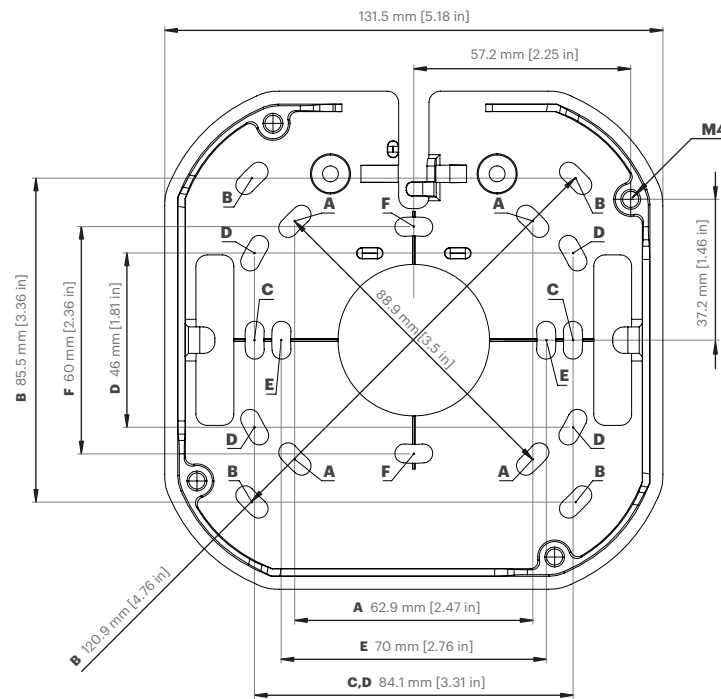

Ingress protection

IP66 (IEC/EN 60529)

Temperature

Operating: -40°C to +50°C

Storage: -40°C to +60°C

Physical characteristics

Dimensions: 152x152x96mm

Weight: 1.2 kg

Body: Aluminum

EMC

EN 55032, EN 61000-3-2/-3, EN 55024, EN 55035, EN 61000-6-1/-3, EN61000-6-2/-4, FCC Part 15B, ICES-003 Issue 6

Safety

IEC60950-1, IEC62368-1, IEC60950-22, UL/CSA60950-1, UL/CSA 62368-1, UL E164374, NOM-019, IEC62471(IR LED)

Technical drawings

Dome, side view

Scale 1:2

Mounting bracket, top view

Scale 1:2

| | Designation | Dimension (mm) | Dimension (inch) |
|----------|----------------|---------------------------------|--------------------------------|
| A | Octagon | 62.9 x 62.9 (88.9 diagonal) | 2.47 x 2.47 (3.50 diagonal) |
| B | 4" Square Box | 85.5 x 85.5 (120.9 diagonal) | 3.36 x 3.36 (4.76 diagonal) |
| C | Single Gang | 84.1 | 3.31 |
| D | Double Gang | 84.1 x 46 | 3.31 x 1.81 |
| E | EU Ceiling Box | 70 | 2.76 |
| F | EU Outlet Box | 60 | 2.36 |