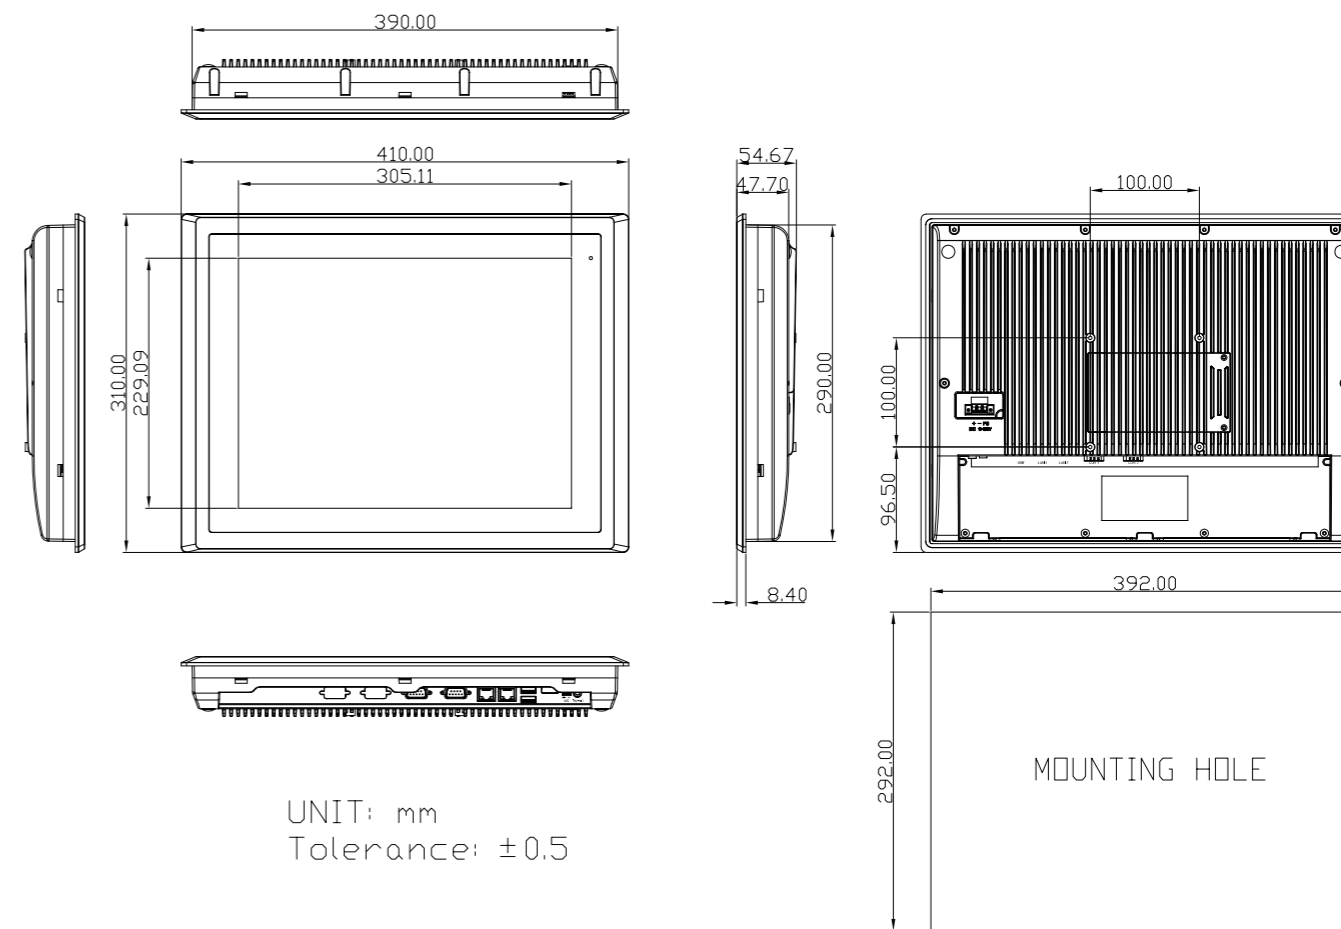

### Storage Space

HDD	1 x 2.5" SATA HDD bay for SATA HDD (Easy Accessible)
Movable device	1 x SD card slot, up to 32GB

### Display

Display Type	15" TFT-LCD
Max. Resolution	1024x768
Max. Color	16.2M
Luminance (cd/m <sup>2</sup> )	350
View angle(H°/V°)	H:170° / V:170°

## Dimensions